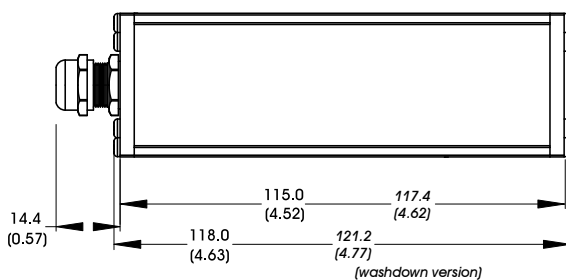

AL116

Compact High Brightness Bar Light

- 4i) High intensity light in a small package - only 32.2 mm (1.27") wide
- 4i) Convenient M4 nut channel for mounting

Ordering Information

Standard Product:
Shipped Next Day

Standard Product Variation:
Shipped Within Two Weeks

AL116-WHIC

Configured with inline
Current Source

IC = ICS (requires 24v power supply)
 IS = ISU (requires 24v power supply)
 C2 = Ai Connector
 C5 = Pulsar 320 Connector
 * Available with IC and 24v options only
 o Not available in combination with the Wash Down Option

Dimensional Information

Cable Length: 1.5 Meter (59")

DIMENSIONS ARE IN MILLIMETERS (INCHES)

[Click for Installation Models & Drawings](#)

Current Requirements

Standard Product Information

Product Lifetime: 50,000 hours
 Operating Temperature: 0-60° C