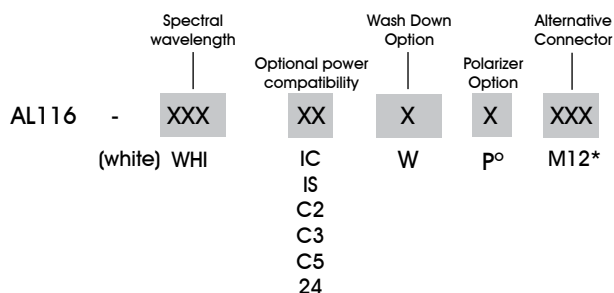

AL116

Compact High Brightness Bar Light

- 4i) High intensity light in a small package - only 32.2 mm (1.27") wide
- 4i) Convenient M4 nut channel for mounting

Ordering Information

Standard Product:
Shipped Next Day

Standard Product Variation:
Shipped Within Two Weeks

AL116-WHIC

Configured with inline
Current Source

IC = ICS (requires 24v power supply)
 IS = ISU (requires 24v power supply)
 C2 = Ai Connector
 C5 = Pulsar 320 Connector
 * Available with IC and 24v options only
 o Not available in combination with the Wash Down Option

Dimensional Information

Cable Length: 1.5 Meter (59")

DIMENSIONS ARE IN MILLIMETERS (INCHES)

[Click for Installation Models & Drawings](#)

Current Requirements

Standard Product Information

Product Lifetime: 50,000 hours
 Operating Temperature: 0-60° C