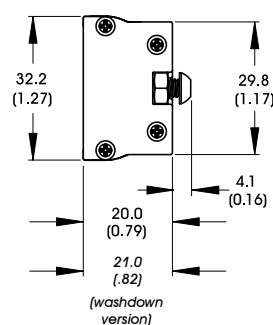

AL116

Compact High Brightness Bar Light

- 4i) High intensity light in a small package - only 32.2 mm (1.27") wide
- 4i) Convenient M4 nut channel for mounting

Ordering Information

Standard Product:
Shipped Next Day

Standard Product Variation:
Shipped Within Two Weeks

AL116-WHIC

Configured with inline
Current Source

IC = ICS (requires 24v power supply)
 IS = ISU (requires 24v power supply)
 C2 = Ai Connector
 C5 = Pulsar 320 Connector
 * Available with IC and 24v options only
 o Not available in combination with the Wash Down Option

Dimensional Information

Cable Length: 1.5 Meter (59")

DIMENSIONS ARE IN MILLIMETERS (INCHES)

[Click for Installation Models & Drawings](#)

Current Requirements

Standard Product Information

Product Lifetime: 50,000 hours
 Operating Temperature: 0-60° C