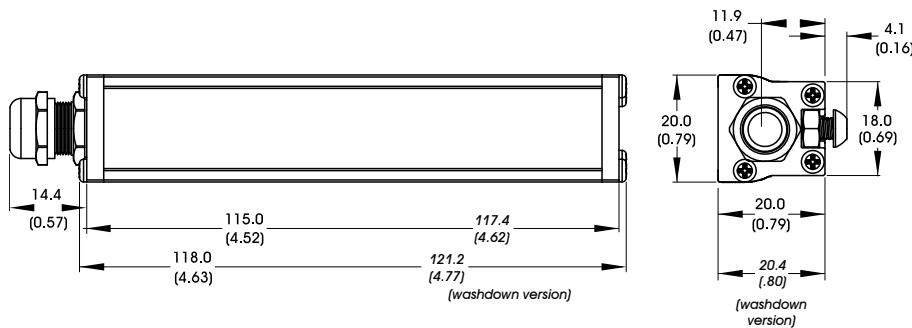

## Compact High Brightness Bar Light

- 4i) High intensity light in a small package - only 20mm (.79") wide.
- 4i) Convenient M4 nut channel for mounting

### Ordering Information

Standard Product:  
Shipped Next Day

**AL126-WHIC**

Configured with inline  
Current Source

Standard Product Variation:  
Shipped Within Two Weeks

- IC = ICS (requires 24v power supply)
- IS = ISU (requires 24v power supply)
- C2 = Ai Connector
- C5 = Pulsar 320 Connector
- \* Available with IC and 24v options only
- o Not available in combination with the Wash Down Option

### Dimensional Information

[Click for Installation Models & Drawings](#)

Cable Length: 1.5M (59")

DIMENSIONS ARE IN MILLIMETERS (INCHES)