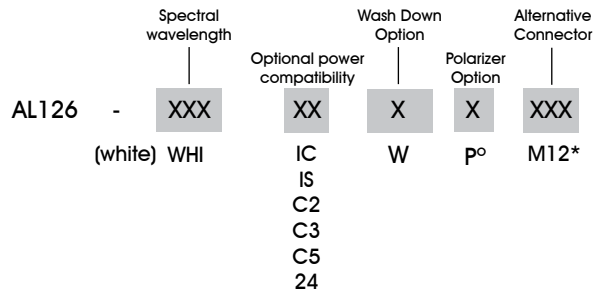

## Compact High Brightness Bar Light

- 4i) High intensity light in a small package - only 20mm (.79") wide.
- 4i) Convenient M4 nut channel for mounting

### Ordering Information

Standard Product:  
Shipped Next Day

**AL126-WHIC**

Configured with inline  
Current Source

Standard Product Variation:  
Shipped Within Two Weeks

- IC = ICS (requires 24v power supply)
- IS = ISU (requires 24v power supply)
- C2 = Ai Connector
- C5 = Pulsar 320 Connector
- \* Available with IC and 24v options only
- o Not available in combination with the Wash Down Option