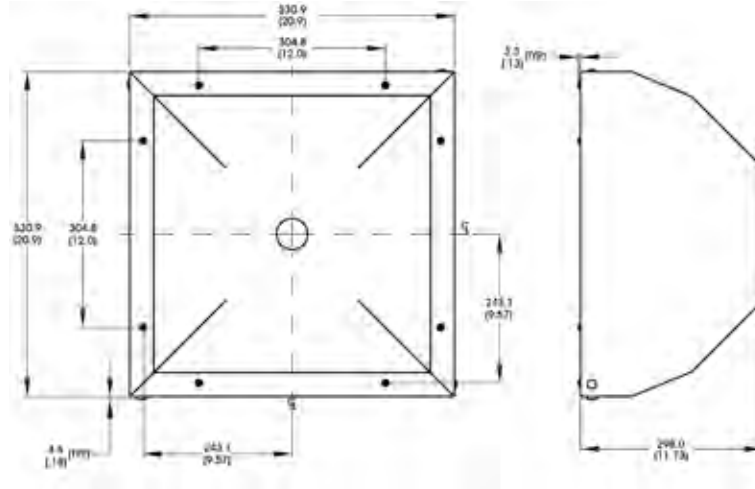

### Dimensional Information

[Click for Installation Models & Drawings](#)

Cable Length: 1.5 Meter (59")

DIMENSIONS ARE IN MILLIMETERS (INCHES)