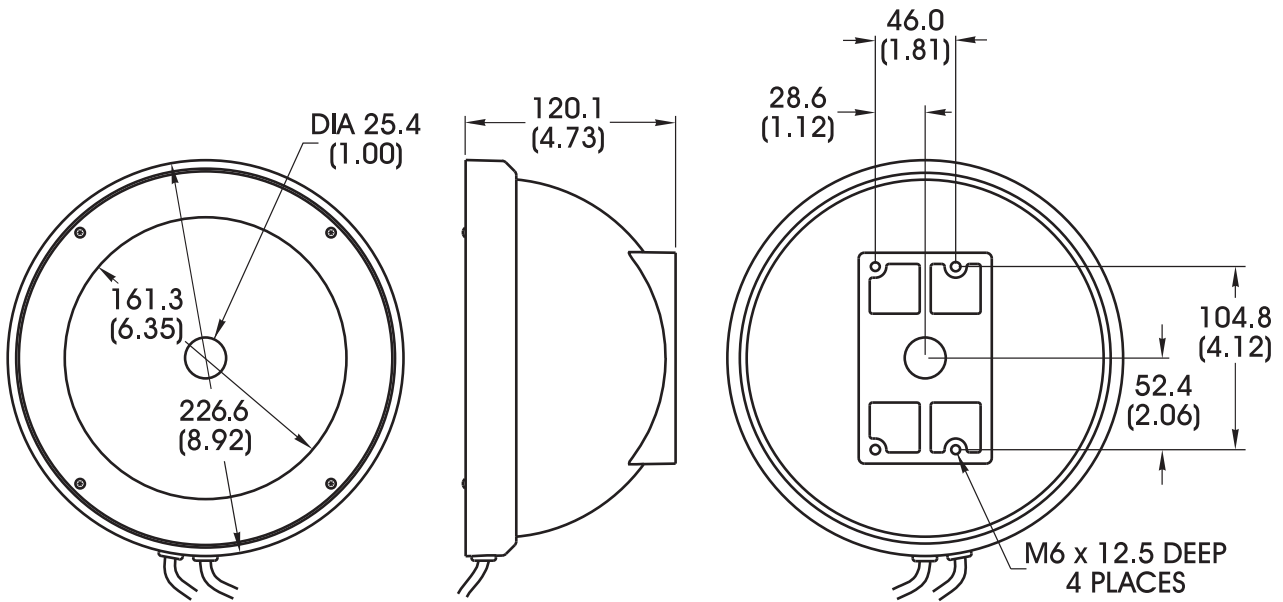

† Not available in 12v

Light Consistency Information

Intensity Distribution

Intensity Cross Section

Dimensional Information

Dual Cable
Cable Length: 1.5 Meter (59")

DIMENSIONS ARE IN MILLIMETERS (INCHES)

Includes Mounting Bracket (Part # CB013)

Standard Product Information

| Red | Max. Illumination | Irradiance (mW/cm ²) | Illuminance (Lux) |
|-------|--------------------------|----------------------------------|-------------------|
| | Working Distance: 12.5mm | 1.69 | 1,350 |
| | Working Distance: 25.4mm | 1.50 | 1,180 |
| | Lifetime | 50,000 hrs | |
| White | Max. Illumination | Irradiance (mW/cm ²) | Illuminance (Lux) |
| | Working Distance: 12.5mm | 1.27 | 5,100 |
| | Working Distance: 25.4mm | 1.12 | 4,420 |
| | Lifetime | 10,000 hrs | |

General Specifications

Weight: 1,724 g (60.8 oz)
Finish: Painted
Operating Temperature: 0-60°C
Meets Specifications: CE, RoHS

Additional Information

Mounting Bracket Dimensions:

802.767.3830