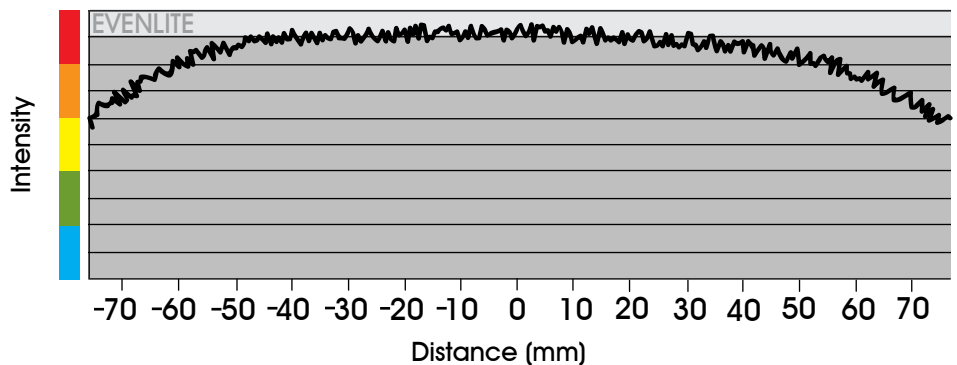

Intensity Cross Section