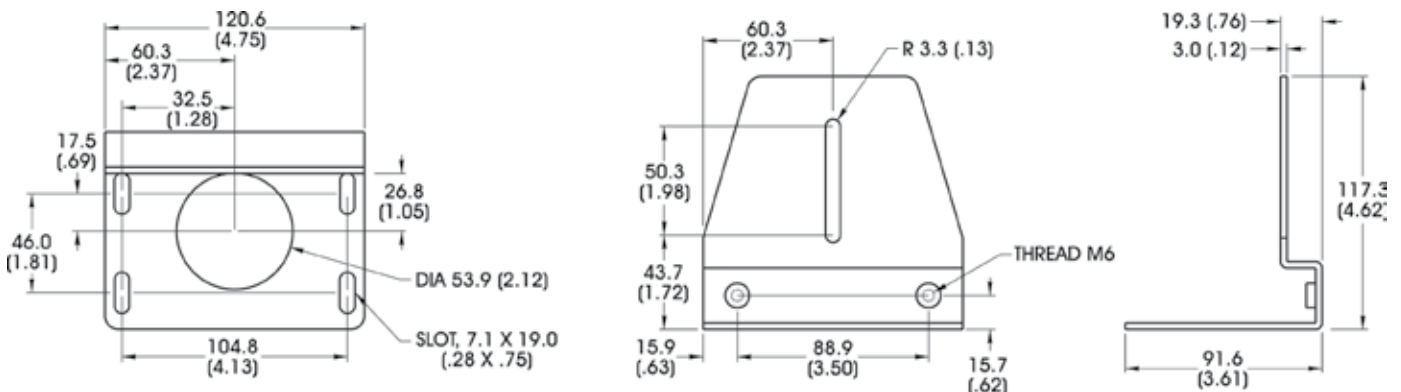

† Not available in 12v

Light Consistency Information

Intensity Distribution

Intensity Cross Section

Dimensional Information

Dual Cable
Cable Length: 1.5 Meter (59")

DIMENSIONS ARE IN MILLIMETERS (INCHES)

Includes Mounting Bracket (Part # CB013)

Standard Product Information

| Red | Max. Illumination | Irradiance (mW/cm ²) | Illuminance (Lux) |
|-------|--------------------------|----------------------------------|-------------------|
| | Working Distance: 12.5mm | 1.69 | 1,350 |
| | Working Distance: 25.4mm | 1.50 | 1,180 |
| | Lifetime | 50,000 hrs | |
| White | Max. Illumination | Irradiance (mW/cm ²) | Illuminance (Lux) |
| | Working Distance: 12.5mm | 1.27 | 5,100 |
| | Working Distance: 25.4mm | 1.12 | 4,420 |
| | Lifetime | 10,000 hrs | |

General Specifications

Weight: 1,724 g (60.8 oz)
Finish: Painted
Operating Temperature: 0-60°C
Meets Specifications: CE, RoHS

Additional Information

Mounting Bracket Dimensions:

802.767.3830